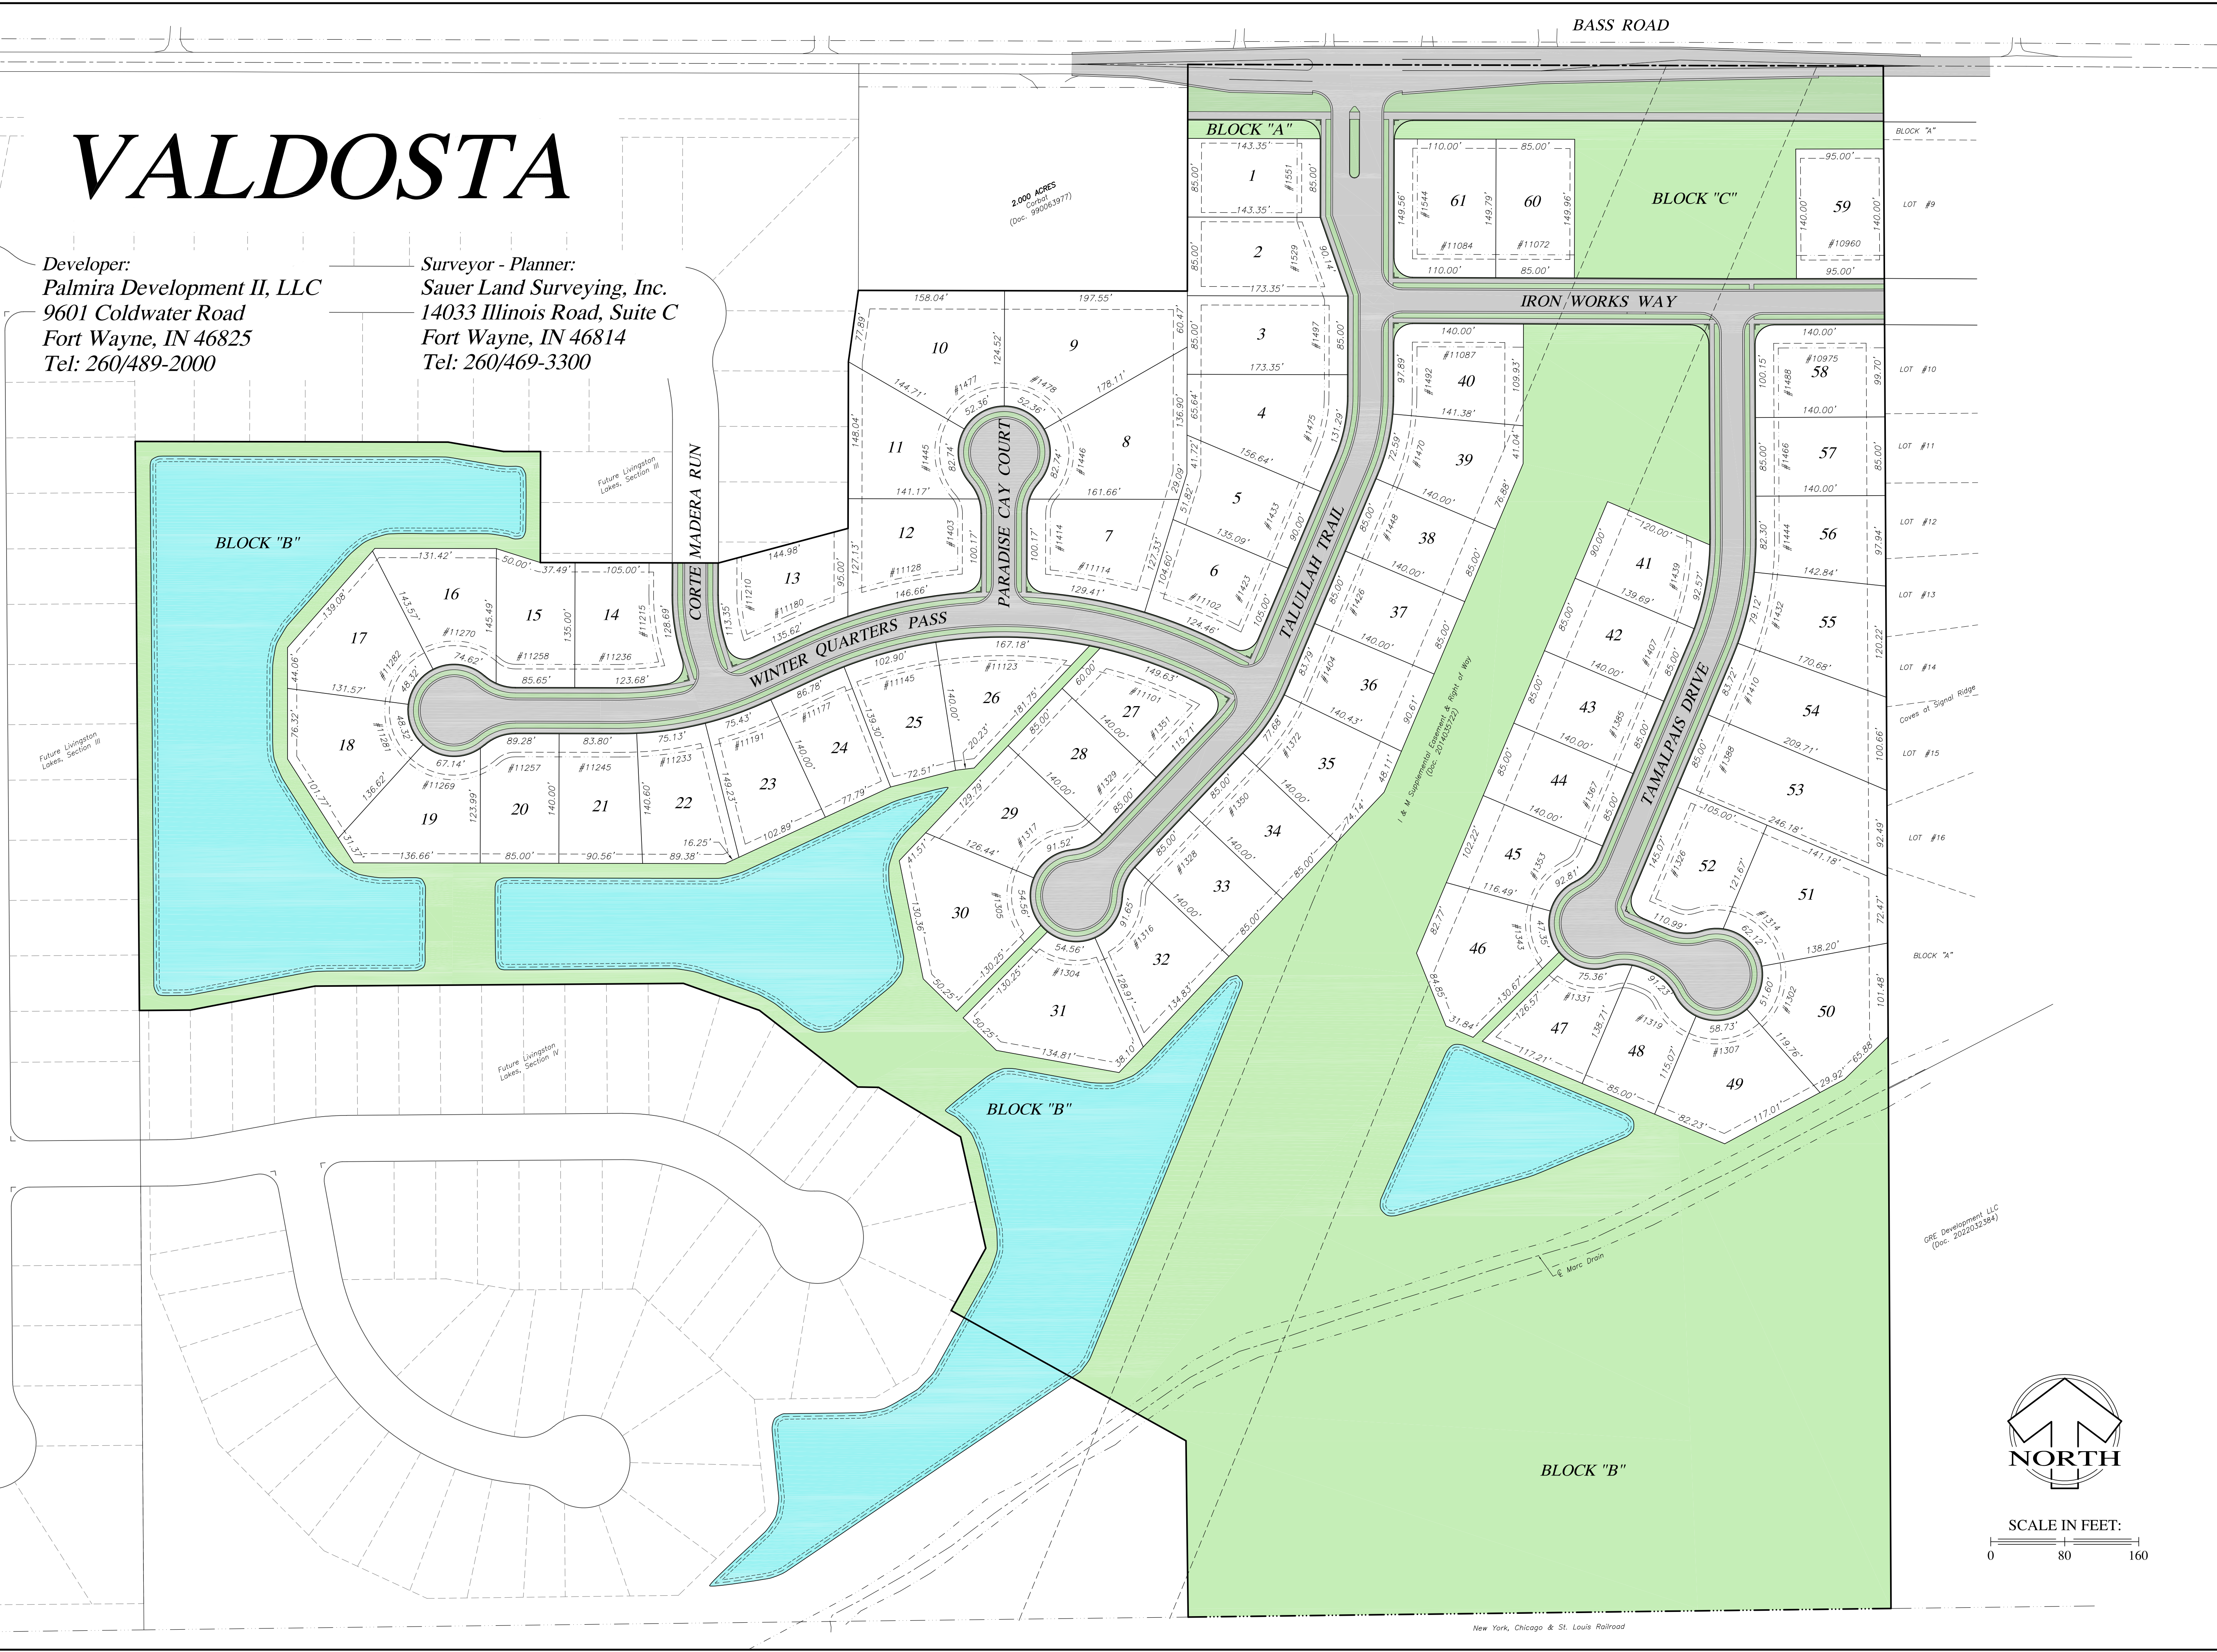

# VALDOSTA

Developer:  
Palmira Development II, LLC  
9601 Coldwater Road  
Fort Wayne, IN 46825  
Tel: 260/489-2000

Surveyor - Planner:  
Sauer Land Surveying, Inc.  
14033 Illinois Road, Suite C  
Fort Wayne, IN 46814  
Tel: 260/469-3300

SCALE IN FEET:  
0 80 160